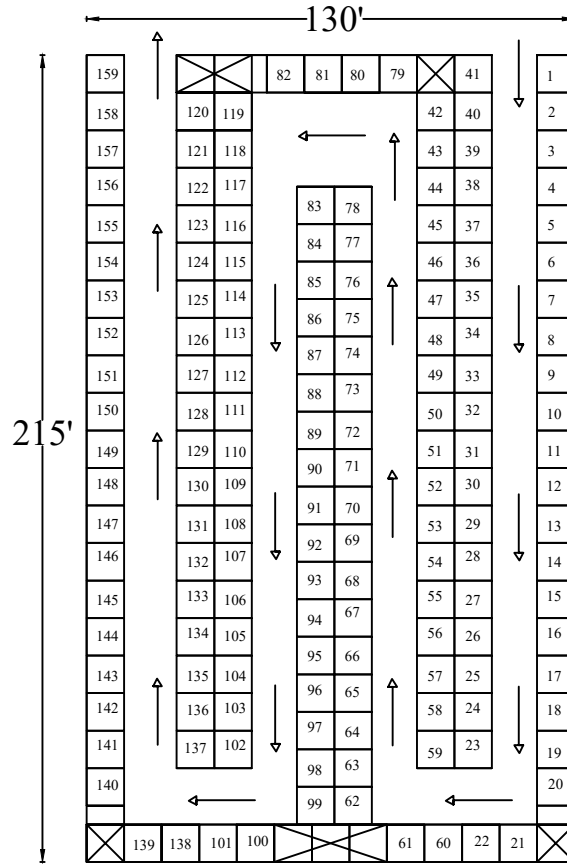

BLOCK-C

BLOCK-B

BLOCK-A

STALL DIM: 10'X 10' FEET