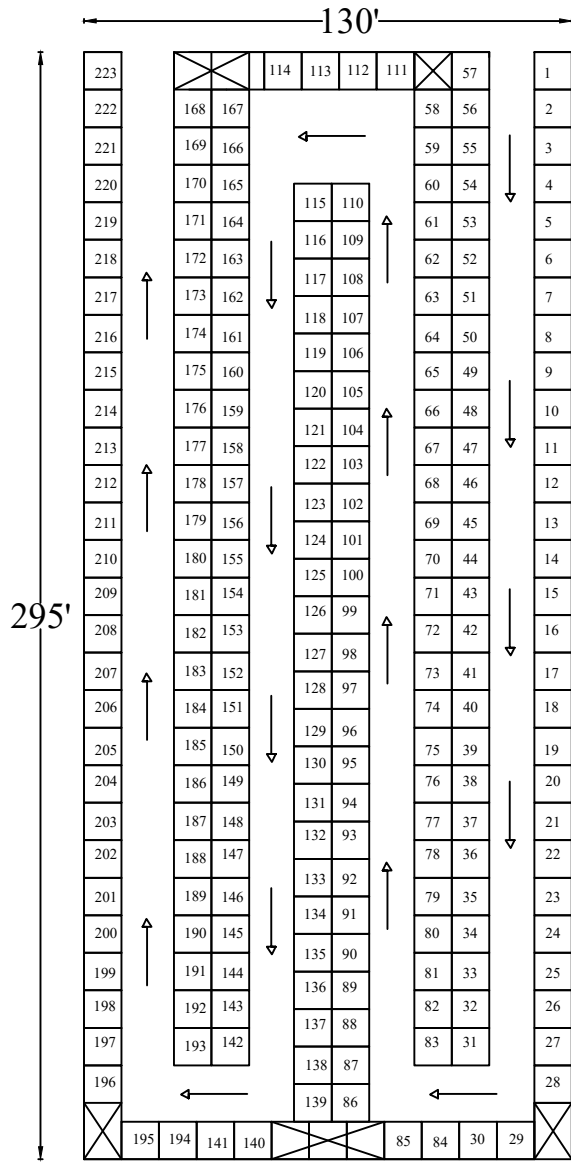

BLOCK-C

BLOCK-B

BLOCK-A

STALL DIM: 10'X 10' FEET